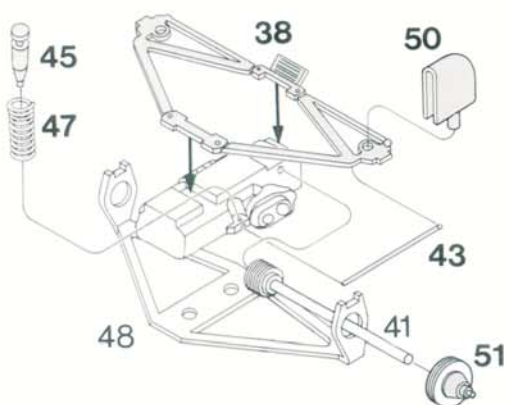

Fotoincisioni/Photoetched

MONACO G.P. 1990 (Montecarlo)

5th ALEX CAFFI
NQ MICHELE ALBORETO

Chassis A11 - b/3 ALBORETO
Chassis A11 - b/1 CAFFI

N° 9 Michele Alboreto
N° 10 Alex Caffi

Photos from Monaco by Photo 4