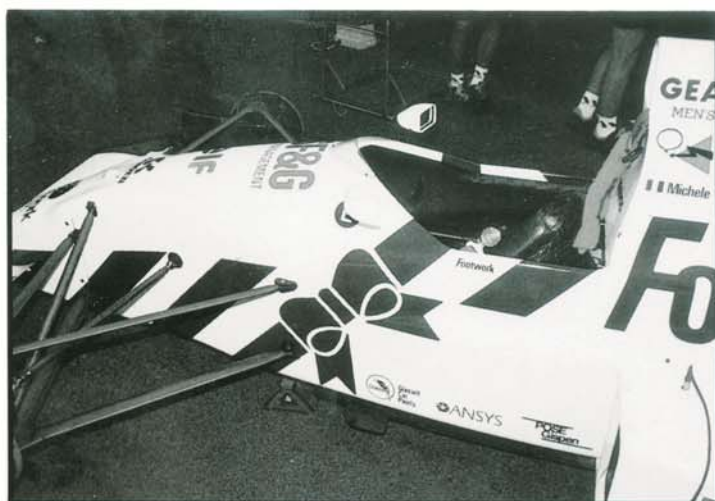

Fotoincisioni/Photoetched

MONACO G.P. 1990 (Montecarlo)

5th ALEX CAFFI
NQ MICHELE ALBORETO

Chassis A11 - b/3 ALBORETO
Chassis A11 - b/1 CAFFI

N° 9 Michele Alboreto
N° 10 Alex Caffi

Photos from Monaco by Photo 4