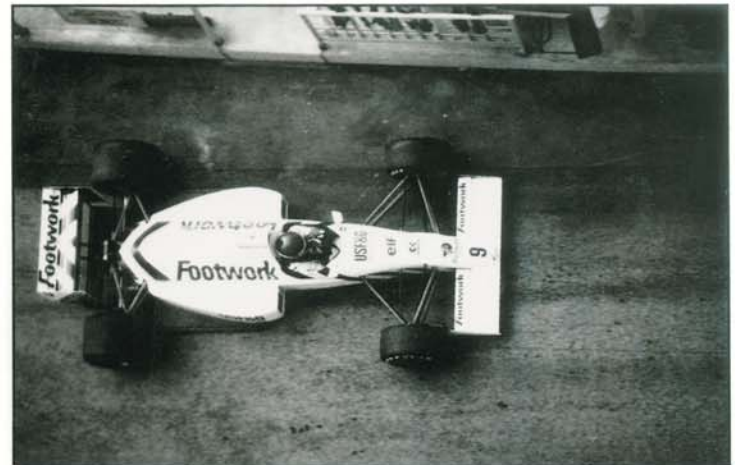

Fotoincisioni/Photoetched

MONACO G.P. 1990 (Montecarlo)

5th ALEX CAFFI
NQ MICHELE ALBORETO

Chassis A11 - b/3 ALBORETO
Chassis A11 - b/1 CAFFI

N° 9 Michele Alboreto
N° 10 Alex Caffi

Photos from Monaco by Photo 4