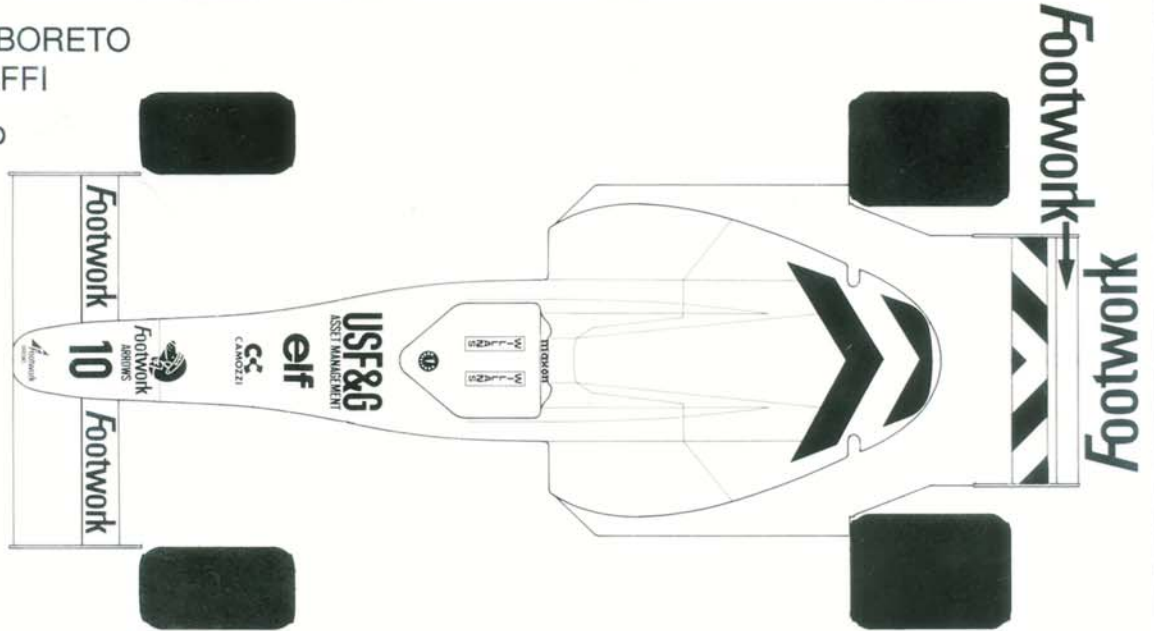

Fotoincisioni/Photoetched

MONACO G.P. 1990 (Montecarlo)

5th ALEX CAFFI
NQ MICHELE ALBORETO

Chassis A11 - b/3 ALBORETO
Chassis A11 - b/1 CAFFI

N° 9 Michele Alboreto
N° 10 Alex Caffi

Photos from Monaco by Photo 4