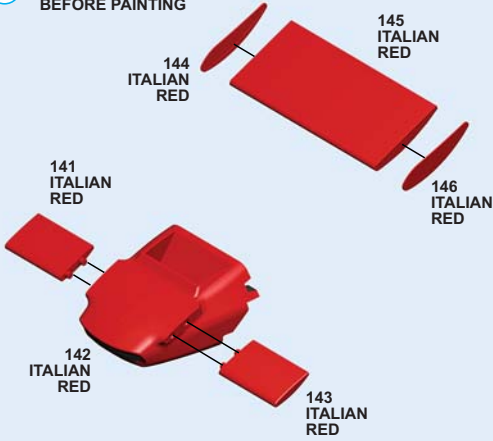

29 GLUE AND STICK BEFORE PAINTING