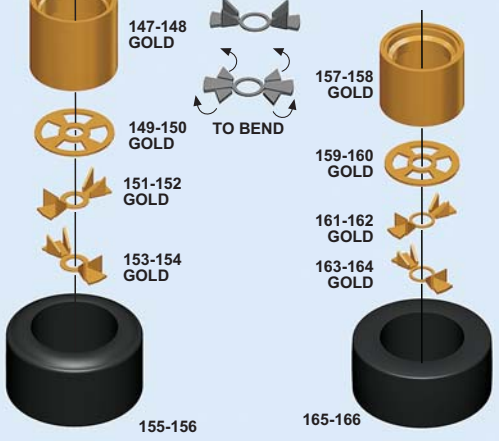

11**12****13****14****15****16**

23

110-111
SILVER

24

121
SILVER

120
SILVER

114-115
SILVER

SILVER

127

128

129

130

131

132

125
SILVER

126
SILVER

27

135-136
SILVER

133-134
SILVER

139-140
SILVER

PARTS N. 133-134
STEEL WIRE
DIAMETER 0.6 mm
LENGTH 19.5 mm

PARTS N. 135-136
STEEL WIRE
DIAMETER 0.6 mm
LENGTH 17 mm

28

137-138
SILVER

29 GLUE AND STICK BEFORE PAINTING

30 151-152-153-154
161-162-163-164

31